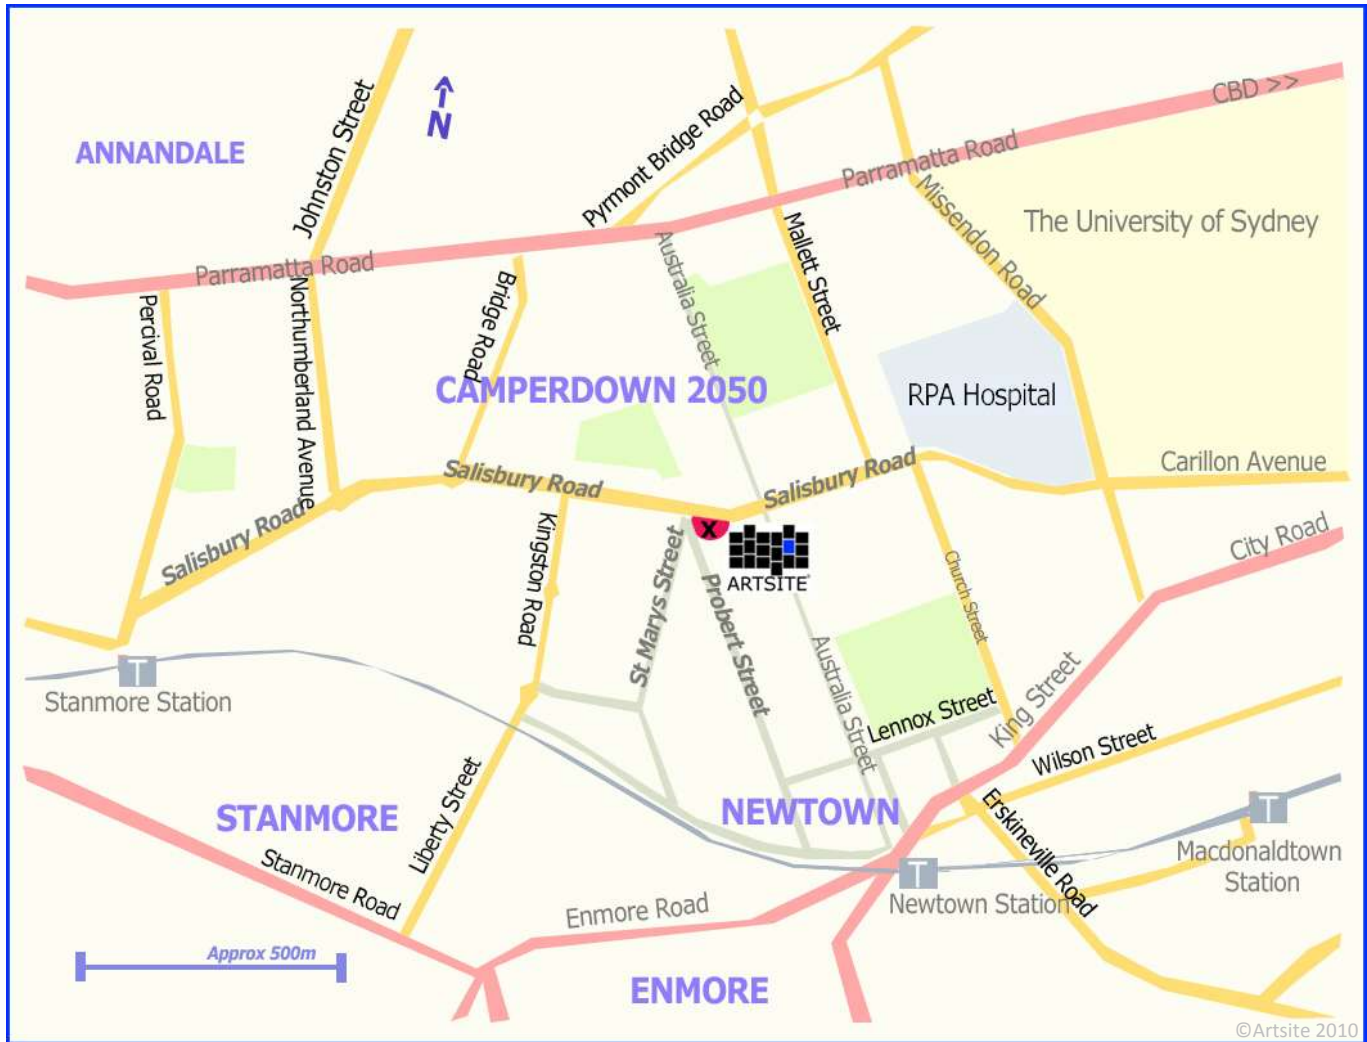

Gallery Location

Ground Floor

***Artsite Building, located on the corner of
Salisbury Road, St Mary Street & 2-6 Probert Street***

Camperdown NSW 2050

Phone: (02) 8095 9678

Gallery Hours: Wednesday – Sunday 11am – 5pm